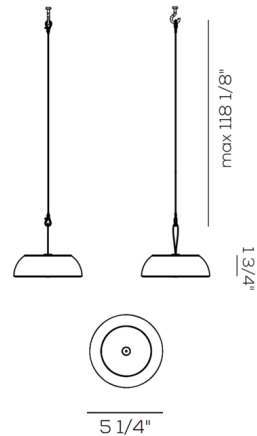

Specifications

COLOR	N/A
BODY FINISH	White
WATTAGE	3.5W
DIMMER	Included
DIMENSIONS	5.25"W x 1.75"H
INTEGRATED LED MODULE	1 x LED/3.5W/120V LED
COUNTRY OF ORIGIN	Italy

Technical Information

COLOR RENDERING	80 CRI
LAMP COLOR	2700K
LUMENS/WATT	5714
LUMINOUS FLUX	200 lumens

Shown in white

CLICK TO VIEW PRODUCT

Notes: