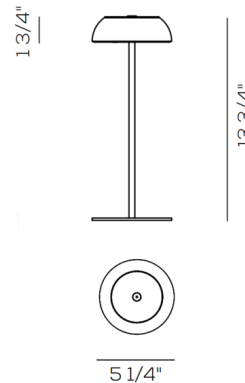

CLICK TO VIEW PRODUCT

Notes: