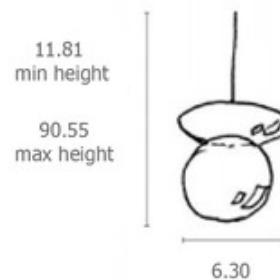

Shown in: Glossy Black Chrome / Transparent

SHADE COLOR	Transparent
BODY FINISH	Glossy Black Chrome
WATTAGE	2W
DIMMER	Standard 120V
DIMENSIONS	6.3"W x 11.81"H
BULB NOT INCLUDED	
LAMP	1 x LED/G4 (bipin)/2W/12V LED

Technical Information

LUMINOUS FLUX	110 lumens
LUMENS/WATT	55.00
LAMP COLOR	3000K
PRODUCT DIMENSIONS	Max Overall Height: 90.55

SPEC # FIS954645

UNICA HANGING LAMP

COMPANY	PROJECT	FIXTURE TYPE	APPROVED BY	DATE