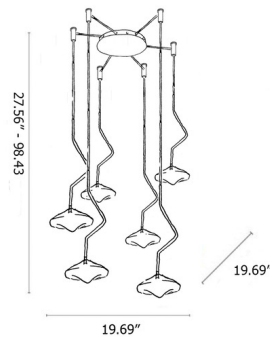

### Specifications

COLOR . . . . . Clear  
BODY FINISH . . . . . N/A  
WATTAGE . . . . . 12W  
DIMMER . . . . . Not Dimmable  
DIMENSIONS . . . . . 19.68\"W x 27.56\"H x 19.68\"D  
BULB NOT INCLUDED . . . . . 6 x JC/G4 (bipin)/2W/12V LED

### Technical Information

PRODUCT DIMENSIONS . . . . . Max Overall Height: 98.43"

CLICK TO VIEW PRODUCT

Notes: