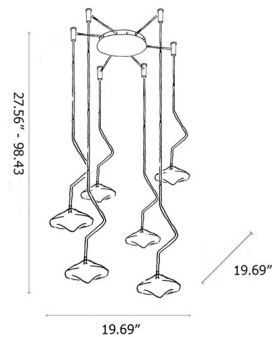

Lightology

lightology.com
866-954-4489
06-04-26

Project: _____

Company: _____

Location: _____ Fixture Type: _____

SPEC #: **FIS954646**

Approved On: _____ Approved By: _____

Essenza Pendant By Fisionarte

Description

The Essenza Pendant reflects and amplifies ambient light creating a delicate and undefined lighting effect in which light and shadows are projected outwards according to the rules of refraction. Available with a Glossy Black finish complemented by Clear Borosilicate glass shades (three small and three large). CE listed.

Shown in clear

Specifications

COLOR Clear
BODY FINISH N/A
WATTAGE 12W
DIMMER Not Dimmable
DIMENSIONS 19.68"W x 27.56"H x 19.68"D
BULB NOT INCLUDED 6 x JC/G4 (bipin)/2W/12V LED

Technical Information

PRODUCT DIMENSIONS Max Overall Height: 98.43"