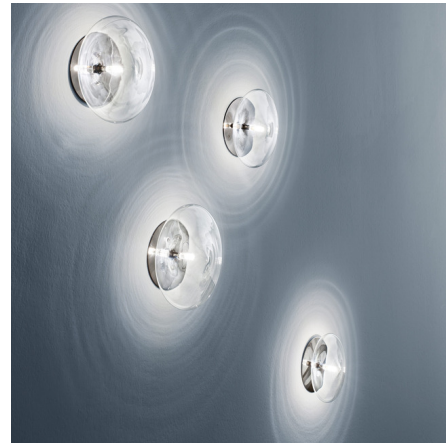

Lightology

lightology.com
866-954-4489
04-26-26

Project: _____

Company: _____

Location: _____ Fixture Type: _____

SPEC #: **FIS954650**

Approved On: _____ Approved By: _____

Essenza Wall Sconce

By Fisionarte

Description

The Essenza Wall Sconce reflects and amplifies ambient light creating a delicate and undefined lighting effect in which light and shadows are projected outwards according to the rules of refraction. Available in two sizes with a Glossy Black Chrome finish complemented by a clear borosilicate glass shade. Note: Includes canopy, glass, and a 4 watt 12V non-dimmable power supply. Power supply available in a remote installation or in-canopy option. In-canopy option features a larger canopy to accommodate power supply (see attached installation instructions).

Shown in black chrome / clear

ESSENZA SMALL WALL LAMP

ESSENZA WALL LAMP

Specifications

COLOR	Clear
BODY FINISH	Black Chrome
WATTAGE	2W
DIMMER	Not Dimmable
DIMENSIONS	6.3"W x 6.3"H x 3.15"D
BULB NOT INCLUDED	1 x JC/G4 (bipin)/2W/12V LED