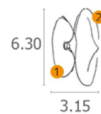

By Fisionarte

Description

The Essenza Wall Sconce reflects and amplifies ambient light creating a delicate and undefined lighting effect in which light and shadows are projected outwards according to the rules of refraction. Available in two sizes with a Glossy Black Chrome finish complemented by a clear borosilicate glass shade. Note: Includes canopy, glass, and a 4 watt 12V non-dimmable power supply. Power supply available in a remote installation or in-canopy option. In-canopy option features a larger canopy to accommodate power supply (see attached installation instructions).

Shown in black chrome / clear

ESSENZA SMALL WALL LAMP

ESSENZA WALL LAMP

Specifications

COLOR	Clear
BODY FINISH	Black Chrome
WATTAGE	2W
DIMMER	Not Dimmable
DIMENSIONS	6.3"W x 6.3"H x 3.15"D
BULB NOT INCLUDED	1 x JC/G4 (bipin)/2W/12V LED