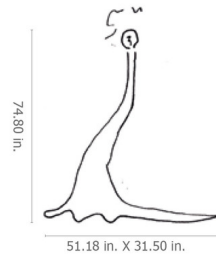

Description

The Penelope Floor Lamp gets its name from the weaver in the myth of Odysseus, a feminine symbol of intelligence, patience, dexterity, and the ability to adapt to the ever changing nature of reality. With delicately curved frame that is covered by a flame resistant woven carpet giving it the ability to move past a light source and become an art piece in your home. Available with a Black frame combined with a Bordeaux, Grey, Black, or White covering. Available in On/Off dimmer. CE listed.

Shown in black / bordeaux

Specifications

COLOR Bordeaux
BODY FINISH Black
WATTAGE 8W
DIMMER Included
DIMENSIONS 51.18"W x 74.8"H x 31.5"D
BULB NOT INCLUDED 1 x A19/Medium (E26)/8W/120V LED
OTHER BULB OPTIONS 1 x A19/Medium (E26)/60W/120V Incandescent