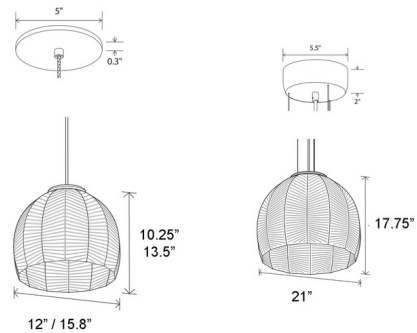

### Specifications

COLOR	Brushed Brass
BODY FINISH	Dark Stained Walnut
WATTAGE	10W
DIMMER	Low Voltage Electronic
DIMENSIONS	12"W x 10.25"H
INTEGRATED LED MODULE	1 x LED/10W/120-277V LED
COUNTRY OF ORIGIN	United States

### Technical Information

PRODUCT DIMENSIONS	Max Overall Height: 72"
COLOR RENDERING	.90 CRI
LAMP COLOR	2700K
LUMENS/WATT	83.10
LUMINOUS FLUX	831 lumens

CLICK TO VIEW PRODUCT

Notes: