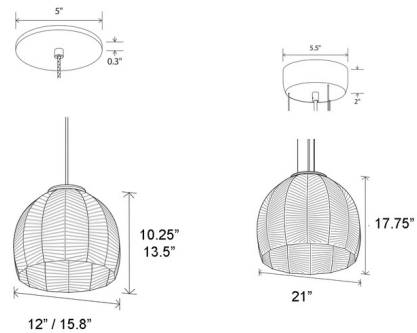

Shown in dark stained walnut / brushed brass

Specifications

COLOR	Brushed Brass
BODY FINISH	Dark Stained Walnut
WATTAGE	10W
DIMMER	Low Voltage Electronic
DIMENSIONS	12"W x 10.25"H
INTEGRATED LED MODULE	1 x LED/10W/120-277V LED
COUNTRY OF ORIGIN	United States

Technical Information

PRODUCT DIMENSIONS	Max Overall Height: 72"
COLOR RENDERING	.90 CRI
LAMP COLOR	2700K
LUMENS/WATT	83.10
LUMINOUS FLUX	831 lumens

CLICK TO VIEW PRODUCT

Notes: