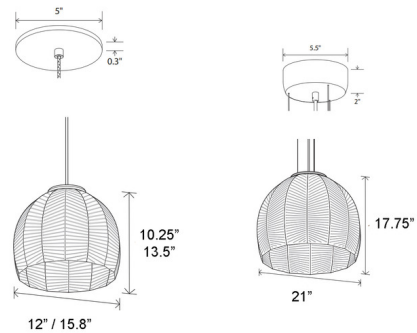

### Specifications

COLOR	Brushed Brass
BODY FINISH	Dark Stained Walnut
WATTAGE	60W
DIMMER	Standard 120V
DIMENSIONS	12"W x 10.25"H
BULB NOT INCLUDED	1 x G40/Medium (E26)/60W/120V Incandescent
OTHER BULB OPTIONS	1 x G40/Medium (E26)/60W/120V Incandescent
COUNTRY OF ORIGIN	United States

### Technical Information

PRODUCT DIMENSIONS	Adjustable Cable Length: 96"
--------------------	------------------------------

CLICK TO VIEW PRODUCT

Notes: