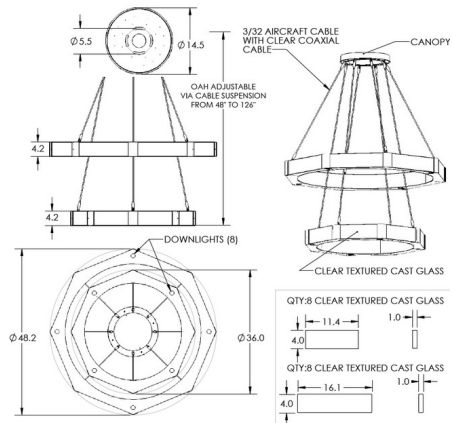

Specifications

COLOR Clear Cast Glass
 BODY FINISH Heritage Brass
 WATTAGE 126W
 DIMMER Low Voltage Electronic
 DIMENSIONS 48.2"W x 4.2"H
 INTEGRATED LED MODULE 40 x LED/3.15W/120V LED
 COUNTRY OF ORIGIN United States

Technical Information

PRODUCT DIMENSIONS Min/Max Adjustable Length: 48" - 126"
 COLOR RENDERING 93 CRI
 LAMP COLOR 2700K
 LUMENS/WATT 2,106.67
 LUMINOUS FLUX 6636 lumens

Shown in heritage brass / clear cast glass