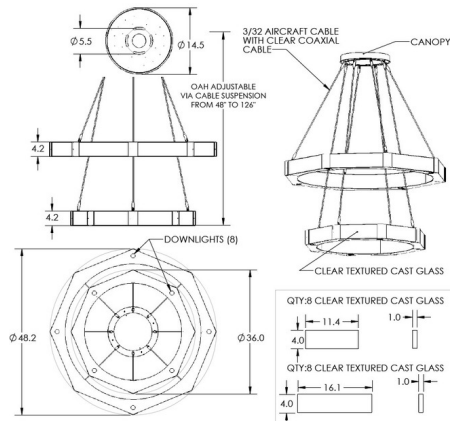

Shown in heritage brass / clear cast glass

CLICK TO VIEW PRODUCT

Notes: