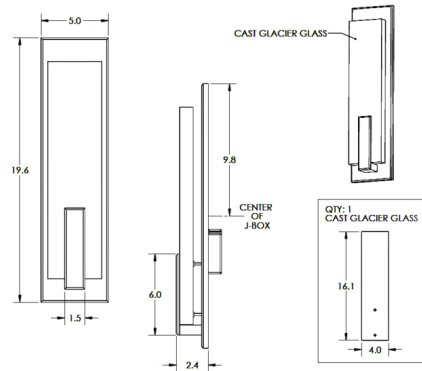

### Description

The Glacier Wall Sconce asks the question, is it ice or diamonds, you decide. A floating panel of glass, with beautifully finished metal details, adds a modern minimalism to your interior space.

### Specifications

COLOR	Clear Cast Glass
BODY FINISH	Flat Bronze
WATTAGE	5.2W
DIMMER	Low Voltage Electronic
DIMENSIONS	5"W x 19.6"H x 2.4"D
INTEGRATED LED MODULE	1 x LED/5.2W/120V LED