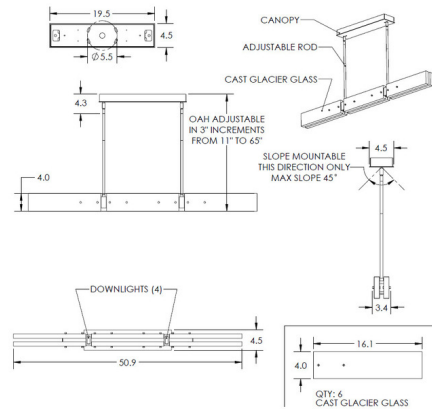

Shown in beige silver / clear cast glass