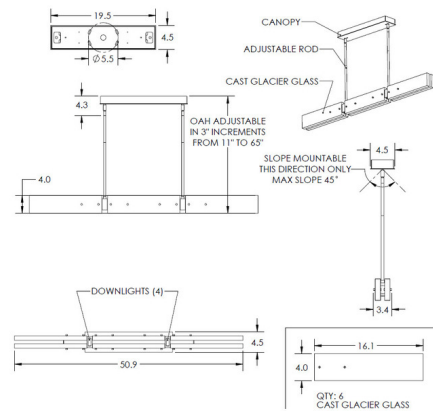

## Glacier Linear Pendant By Hammerton Studio

### Specifications

COLOR	Clear Cast Glass
BODY FINISH	Beige Silver
WATTAGE	32.4W
DIMMER	Low Voltage Electronic
DIMENSIONS	50.9"L x 4"H x 3.4"D
INTEGRATED LED MODULE	12 x LED/2.7W/120V LED

### Technical Information

PRODUCT DIMENSIONS	Field Adjustable Rod: 11" - 65"
COLOR RENDERING	93 CRI
LAMP COLOR	2700K
LUMENS/WATT	800.00
LUMINOUS FLUX	2160 lumens

CLICK TO VIEW PRODUCT

Notes: