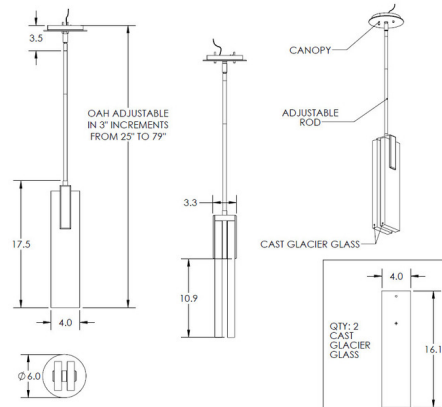

### Specifications

COLOR	Clear Cast Glass
BODY FINISH	Beige Silver
WATTAGE	5.2W
DIMMER	Low Voltage Electronic
DIMENSIONS	4"W x 17.5"H
INTEGRATED LED MODULE	2 x LED/2.6W/120V LED

### Technical Information

PRODUCT DIMENSIONS	Adjustable in 3 inch increments from 23" - 79"
COLOR RENDERING	93 CRI
LAMP COLOR	2700K
LUMENS/WATT	138.46
LUMINOUS FLUX	360 lumens

Shown in beige silver / clear cast glass