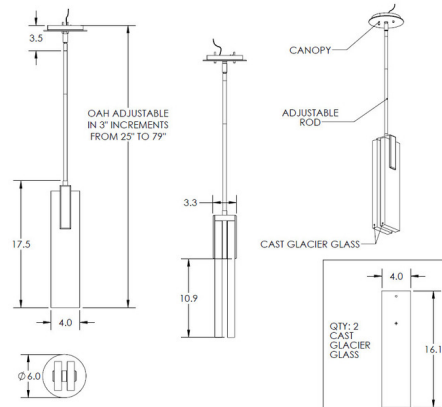

Lightology

lightology.com
866-954-4489
05-21-26

Project: _____

Company: _____

Location: _____ Fixture Type: _____

SPEC #: **HMR954791**

Approved On: _____ Approved By: _____

Glacier Pendant By Hammerton Studio

Description

The Glacier Pendant asks the question, is it ice or diamonds, you decide. Floating panels of glass, with beautifully finished metal details, adds a modern minimalism to your interior space.

Specifications

COLOR	Clear Cast Glass
BODY FINISH	Beige Silver
WATTAGE	5.2W
DIMMER	Low Voltage Electronic
DIMENSIONS	4"W x 17.5"H
INTEGRATED LED MODULE	2 x LED/2.6W/120V LED

Technical Information

PRODUCT DIMENSIONS	Adjustable in 3 inch increments from 23" - 79"
COLOR RENDERING	93 CRI
LAMP COLOR	2700K
LUMENS/WATT	138.46
LUMINOUS FLUX	360 lumens

CLICK TO VIEW PRODUCT

Notes: