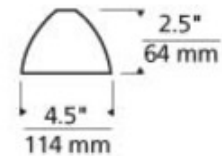

BRAND Visual Comfort Modern

DESCRIPTION

Belladonna accessory is a large bell metal shade with plated finish in Antique Bronze or Satin Nickel. Includes eggcrate louver.

SHADE COLOR	N/A
BODY FINISH	Satin Nickel
WATTAGE	N/A
DIMMER	N/A
DIMENSIONS	4.5"W x 2.5"H
LAMP	N/A