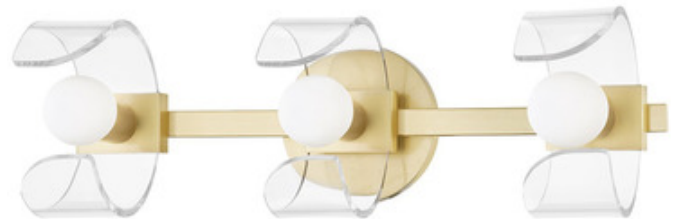

BRAND

Mitzi

DESCRIPTION

The Ora Bathroom Vanity Light brings a clean detailed look to a variety of interior styles. Thick cuffs of Clear acrylic are complemented by a Polished Nickel or Aged Brass finish. Damp location rated. UL listed.

SHADE COLOR	Clear
BODY FINISH	Aged Brass
WATTAGE	12W
DIMMER	Standard 120V
DIMENSIONS	18"W x 6"H x 6"D
BULB NOT INCLUDED	
LAMP	3 x G16.5/Candelabra (E12)/4W/120V LED

Technical Information

PRODUCT DIMENSIONS	Backplate: 4.75" Dia.
---------------------------	-----------------------