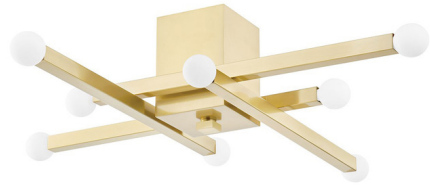

Lightology

lightology.com
866-954-4489
06-04-26

Project: _____

Company: _____

Location: _____ Fixture Type: _____

SPEC #: **MTZ955524**

Approved On: _____ Approved By: _____

Dona Flush Ceiling Light By Mitzi

Description

The Dona Flush Ceiling Light adds contemporary appeal through its sleek lines and minimalist details. Constructed of metal, the Dona's square body is juxtaposed by globe bulbs that rest on the ends. Place in the hall, dining room, or anyplace where layered lighting is needed.

Shown in aged brass

Specifications

COLOR	N/A
BODY FINISH	Aged Brass
WATTAGE	32W
DIMMER	Standard 120V
DIMENSIONS	32"W x 8"H
BULB NOT INCLUDED	8 x G16.5/Candelabra (E12)/4W/120V LED
COUNTRY OF ORIGIN	China