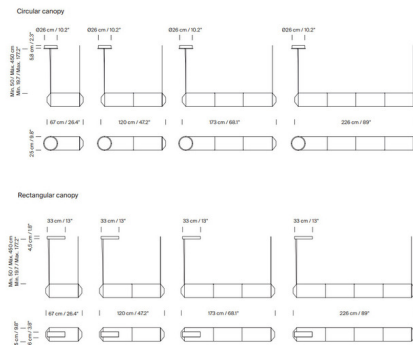

### Description

The Tekio Pendant with Circular Canopy merges ancient artisan techniques with modern technology to deliver the avant-garde in contemporary lighting. Inspired by traditional Japanese lanterns, the Tekio's Washi Paper body is resilient and ductile, even malleable. Once illuminated, the integrated LEDs with Warm Dim technology (2700K to 2200K) boasts a warm texture that filters in a soft, gentle light. Configured with Rectangular or Circular Canopy. Use a dry cloth to wipe the shade. The paper is treated with wax, making it easier to clean than untreated washi paper, but a wet cloth should not be used.

### Specifications

COLOR	Japanese Washi Paper
BODY FINISH	White
WATTAGE	34W
DIMMER	0-10V
DIMENSIONS	26"L x 10"W x 10"H
INTEGRATED LED MODULE	1 x LED/34W/120V LED

### Technical Information

PRODUCT DIMENSIONS	Max Overall Height: 177.2"
COLOR RENDERING	85 CRI
LAMP COLOR	2700K Warm Dim
LUMENS/WATT	28.35
LUMINOUS FLUX	964 lumens

CLICK TO VIEW PRODUCT

Notes: