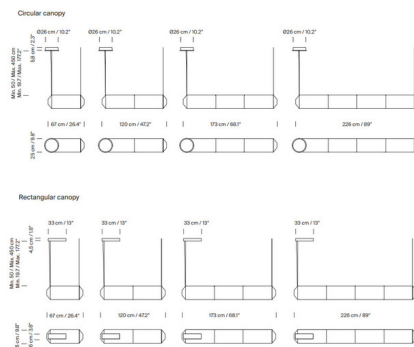

Description

The Tekio Pendant with Circular Canopy merges ancient artisan techniques with modern technology to deliver the avant-garde in contemporary lighting. Inspired by traditional Japanese lanterns, the Tekio's Washi Paper body is resilient and ductile, even malleable. Once illuminated, the integrated LEDs with Warm Dim technology (2700K to 2200K) boasts a warm texture that filters in a soft, gentle light. Configured with Rectangular or Circular Canopy. Use a dry cloth to wipe the shade. The paper is treated with wax, making it easier to clean than untreated washi paper, but a wet cloth should not be used.

Shown in white / japanese washi paper

Specifications

COLOR	Japanese Washi Paper
BODY FINISH	White
WATTAGE	34W
DIMMER	0-10V
DIMENSIONS	26"L x 10"W x 10"H
INTEGRATED LED MODULE	1 x LED/34W/120V LED

Technical Information

PRODUCT DIMENSIONS	Max Overall Height: 177.2"
COLOR RENDERING	85 CRI
LAMP COLOR	2700K Warm Dim
LUMENS/WATT	28.35
LUMINOUS FLUX	964 lumens

CLICK TO VIEW PRODUCT

Notes: