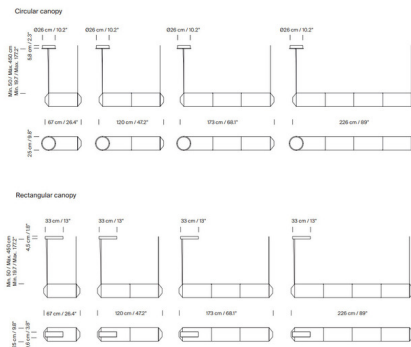

Description

The Tekio Pendant with Circular Canopy merges ancient artisan techniques with modern technology to deliver the avant-garde in contemporary lighting. Inspired by traditional Japanese lanterns, the Tekio's Washi Paper body is resilient and ductile, even malleable. Once illuminated, the integrated LEDs with Warm Dim technology (2700K to 2200K) boasts a warm texture that filters in a soft, gentle light. Configured with Rectangular or Circular Canopy. Use a dry cloth to wipe the shade. The paper is treated with wax, making it easier to clean than untreated washi paper, but a wet cloth should not be used.

Shown in white / japanese washi paper

Specifications

COLOR	Japanese Washi Paper
BODY FINISH	White
WATTAGE	34W
DIMMER	0-10V
DIMENSIONS	26"L x 10"W x 10"H
INTEGRATED LED MODULE	1 x LED/34W/120V LED

Technical Information

PRODUCT DIMENSIONS	Max Overall Height: 177.2"
COLOR RENDERING	85 CRI
LAMP COLOR	2700K Warm Dim
LUMENS/WATT	28.35
LUMINOUS FLUX	964 lumens

CLICK TO VIEW PRODUCT

Notes: