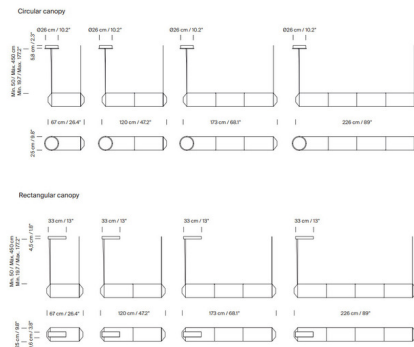

CLICK TO VIEW PRODUCT

Notes: