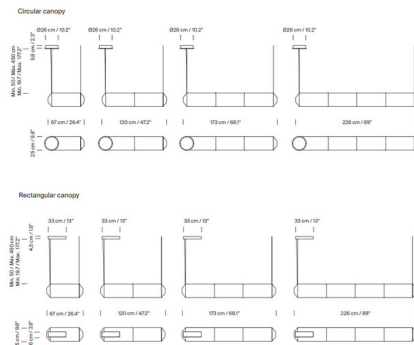

CLICK TO VIEW PRODUCT

Notes: