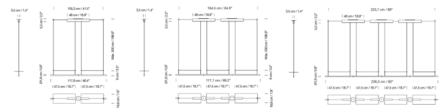

## Sistema Lamina 45 Linear Pendant

By Santa & Cole

### Description

The Lamina Pendant exploits the virtues of reflected light with simple, clean lines in varying shades and sizes, laid bare and fully exposed. A thin metal sheet is softly bent to create a glowing and effective diffusion. Available with two, three, or four 18.7 inch lighting modules. Note: Includes junction box cover (not pictured) which will cover standard 4 inch junction boxes.

### Specifications

COLOR	N/A
BODY FINISH	Black
WATTAGE	36W
DIMMER	0-10V
DIMENSIONS	46.4"L x 11.8"W x 5"H
INTEGRATED LED MODULE	1 x LED/36W/120V LED