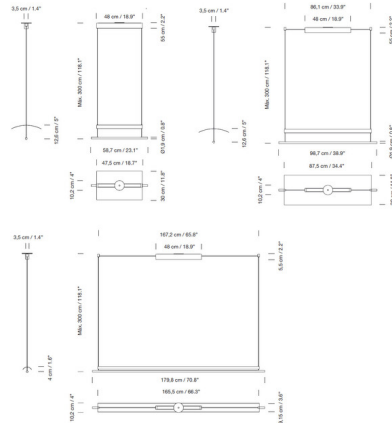

Description

The Lamina Pendant exploits the virtues of reflected light with simple, clean lines in varying shades and sizes, laid bare and fully exposed. A thin Metal sheet is softly bent to create a glowing and effective diffusion. Note: Includes junction box cover (not pictured) which will cover standard 4 inch junction boxes.

Shown in black

Specifications

COLOR N/A
 BODY FINISH Black
 WATTAGE 31W
 DIMMER 0-10V
 DIMENSIONS 38.9"L x 11.8"W x 5"H
 INTEGRATED LED MODULE 1 x LED/31W/120V LED

Technical Information

PRODUCT DIMENSIONS Max Overall Height: 118.1"
 COLOR RENDERING 90 CRI
 LAMP COLOR 2700K
 LUMENS/WATT 44.97
 LUMINOUS FLUX 1394 lumens