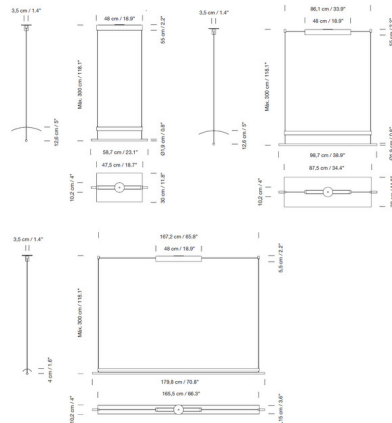

Description

The Lamina Pendant exploits the virtues of reflected light with simple, clean lines in varying shades and sizes, laid bare and fully exposed. A thin Metal sheet is softly bent to create a glowing and effective diffusion. Note: Includes junction box cover (not pictured) which will cover standard 4 inch junction boxes.

Shown in black

Specifications

COLOR	N/A
BODY FINISH	Black
WATTAGE	31W
DIMMER	0-10V
DIMENSIONS	38.9"L x 11.8"W x 5"H
INTEGRATED LED MODULE	1 x LED/31W/120V LED

Technical Information

PRODUCT DIMENSIONS	Max Overall Height: 118.1"
COLOR RENDERING	.90 CRI
LAMP COLOR	2700K
LUMENS/WATT	44.97
LUMINOUS FLUX	1394 lumens