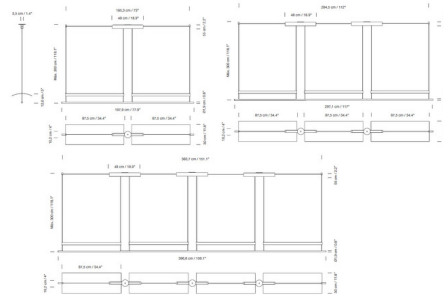

By Santa & Cole

Description

The Lamina Pendant exploits the virtues of reflected light with simple, clean lines in varying shades and sizes, laid bare and fully exposed. A thin metal sheet is softly bent to create a glowing and effective diffusion. Available with two, three, or four 85cm lighting modules. Note: Includes junction box cover (not pictured) which will cover standard 4 inch junction boxes.

Shown in black

Specifications

COLOR N/A
BODY FINISH Black
WATTAGE 62W
DIMMER 0-10V
DIMENSIONS 77.9"L x 11.8"W x 5"H
INTEGRATED LED MODULE 1 x LED/62W/120V LED

Technical Information

COLOR RENDERING 90 CRI
LAMP COLOR 2700K
LUMENS/WATT 44.97
LUMINOUS FLUX 2788 lumens