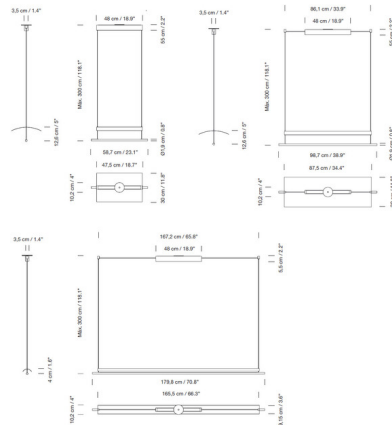

Description

The Lamina Pendant exploits the virtues of reflected light with simple, clean lines in varying shades and sizes, laid bare and fully exposed. A thin Metal sheet is softly bent to create a glowing and effective diffusion. Note: Includes junction box cover (not pictured) which will cover standard 4 inch junction boxes.

Specifications

COLOR	N/A
BODY FINISH	Black
WATTAGE	54W
DIMMER	0-10V
DIMENSIONS	70.8"L x 3.6"W x 1.6"H
INTEGRATED LED MODULE	1 x LED/54W/120V LED

Technical Information

PRODUCT DIMENSIONS	Max Overall Height: 118.1"
LAMP COLOR	2700K
LUMENS/WATT	36.65
LUMINOUS FLUX	1979 lumens

Shown in black

CLICK TO VIEW PRODUCT

Notes: