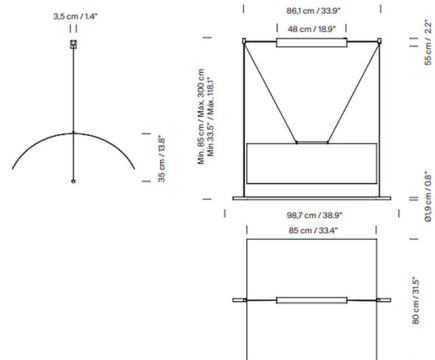

Lightology

lightology.com
866-954-4489
04-20-26

Project: _____
 Company: _____
 Location: _____ Fixture Type: _____
 SPEC #: **SCO955566**
 Approved On: _____ Approved By: _____

Lamina Mayor Pendant By Santa & Cole

Description

The Lamina Mayor Pendant exploits the virtues of reflected light with simple, clean lines in varying shades and sizes, laid bare and fully exposed. A thin Metal sheet is softly bent to create a glowing and effective diffusion. Whether as a single unit or several in sequence, the Lamina's marriage of the poetic to the practical is sure to add elegance to your contemporary space. Note: Includes junction box cover (not pictured) which will cover standard 4 inch junction boxes.

Shown in black

Model F: Lámina Mayor

Specifications

| | | |
|-----------------------|-------|--------------------------|
| COLOR | | N/A |
| BODY FINISH | | Black |
| WATTAGE | | 44W |
| DIMMER | | 0-10V |
| DIMENSIONS | | 38.9"L x 31.5"W x 13.8"H |
| INTEGRATED LED MODULE | | 1 x LED/44W/120V LED |

Technical Information

| | | |
|--------------------|-------|----------------------------|
| PRODUCT DIMENSIONS | | Max Overall Height: 118.1" |
| LAMP COLOR | | 2700K |

CLICK TO VIEW PRODUCT

Notes: