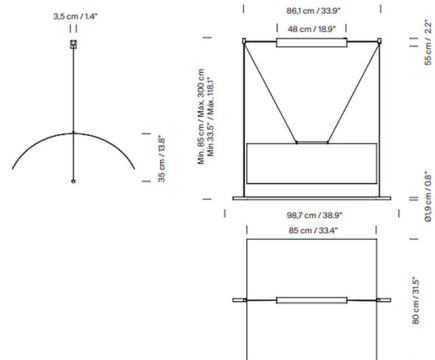

Lightology

lightology.com
866-954-4489
06-04-26

Project: _____
 Company: _____
 Location: _____ Fixture Type: _____
 SPEC #: **SCO955566**
 Approved On: _____ Approved By: _____

Lamina Mayor Pendant By Santa & Cole

Description

The Lamina Mayor Pendant exploits the virtues of reflected light with simple, clean lines in varying shades and sizes, laid bare and fully exposed. A thin Metal sheet is softly bent to create a glowing and effective diffusion. Whether as a single unit or several in sequence, the Lamina's marriage of the poetic to the practical is sure to add elegance to your contemporary space. Note: Includes junction box cover (not pictured) which will cover standard 4 inch junction boxes.

Shown in black

Model F: Lámina Mayor

Specifications

COLOR	N/A
BODY FINISH	Black
WATTAGE	44W
DIMMER	0-10V
DIMENSIONS	38.9"L x 31.5"W x 13.8"H
INTEGRATED LED MODULE	1 x LED/44W/120V LED

Technical Information

PRODUCT DIMENSIONS	Max Overall Height: 118.1"
LAMP COLOR	2700K

CLICK TO VIEW PRODUCT

Notes: