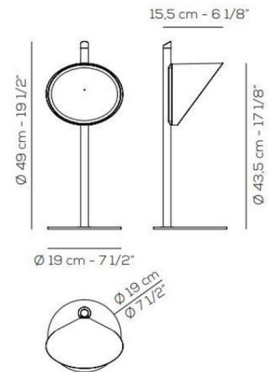

Shown in white / opal

Specifications

COLOR	Opal
BODY FINISH	White
WATTAGE	7W
DIMMER	N/A
DIMENSIONS	7.5"W x 19.5"H
INTEGRATED LED MODULE	1 x LED/7W/120V LED
COUNTRY OF ORIGIN	Italy

Technical Information

PRODUCT DIMENSIONS	Cord: 96"
COLOR RENDERING	90 CRI
LAMP COLOR	3000K
LUMENS/WATT	95.86
LUMINOUS FLUX	671 lumens