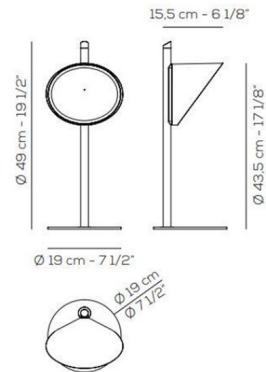

Shown in white / opal

Specifications

COLOR	Opal
BODY FINISH	White
WATTAGE	7W
DIMMER	N/A
DIMENSIONS	7.5"W x 19.5"H
INTEGRATED LED MODULE	1 x LED/7W/120V LED
COUNTRY OF ORIGIN	Italy

Technical Information

PRODUCT DIMENSIONS	Cord: 96"
COLOR RENDERING	90 CRI
LAMP COLOR	3000K
LUMENS/WATT	95.86
LUMINOUS FLUX	671 lumens