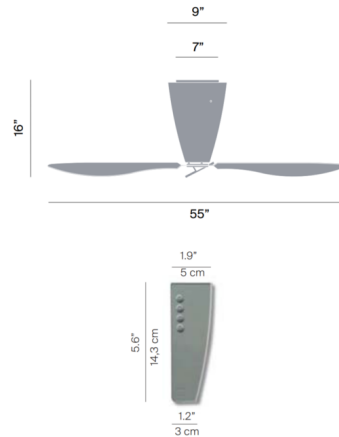

By Luceplan

Description

The Blow Ceiling Fan moves air at variable speeds with a minimum of noise. The rotation of the colored or transparent methacrylate blades does not interfere with the emission of white light in the room. The White Opal body houses the motor as well as the light source, emitting a warm glow when illuminated. Choice of Transparent or screen-printed Transparent blades. Includes Infrared remote control (three rotation speed, control for reversing blade rotation).

Specifications

BLADE COLOR Transparent
BODY FINISH Opal
WATTAGE 15W
DIMMER Included
DIMENSIONS 55"W x 16"H
BULB NOT INCLUDED 1 x A21/Medium (E26)/15W/120V LED
COUNTRY OF ORIGIN Italy

Shown in opal / transparent