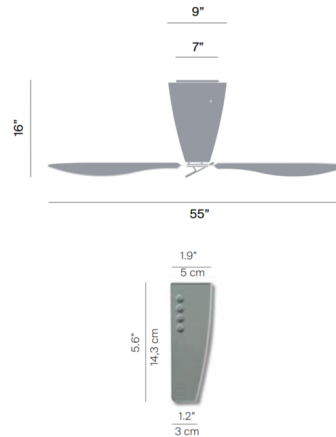

Description

The Blow Ceiling Fan moves air at variable speeds with a minimum of noise. The rotation of the colored or transparent methacrylate blades does not interfere with the emission of white light in the room. The White Opal body houses the motor as well as the light source, emitting a warm glow when illuminated. Choice of Transparent or screen-printed Transparent blades. Includes Infrared remote control (three rotation speed, control for reversing blade rotation).

Specifications

BLADE COLOR	Transparent
BODY FINISH	Opal
WATTAGE	15W
DIMMER	Included
DIMENSIONS	55"W x 16"H
BULB NOT INCLUDED	1 x A21/Medium (E26)/15W/120V LED
COUNTRY OF ORIGIN	Italy

Shown in opal / transparent