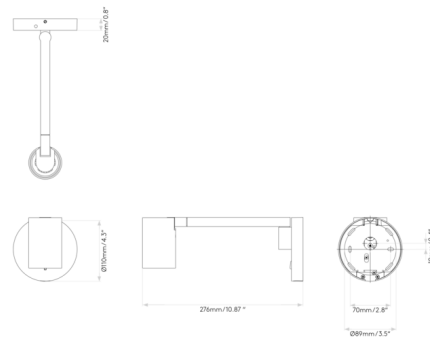

Description

The Ascoli Swing Wall Sconce features a cylinder shaped head which can tilt 90 degrees and rotate 160 degrees to direct light where you desire. On/off switch located on the backplate. Mounts to 4 inch octagon box. No driver required.

Shown in bronze

Specifications

COLOR	N/A
BODY FINISH	Bronze
WATTAGE	6W
DIMMER	Standard 120V
DIMENSIONS	4.33"W x 4.33"H x 10.87"D
BULB NOT INCLUDED	1 x MR16/GU10/6W/120V LED
OTHER BULB OPTIONS	1 x MR16/GU10/50W/120V Halogen
COUNTRY OF ORIGIN	China

Technical Information

PRODUCT DIMENSIONS	Backplate: 4.33" diameter
--------------------	---------------------------

CLICK TO VIEW PRODUCT

Notes: