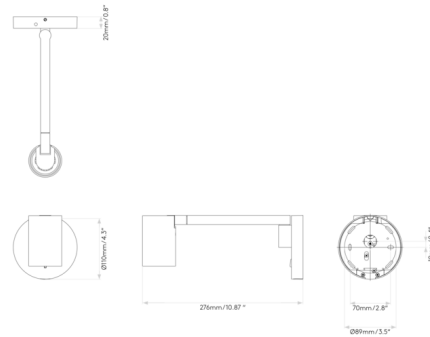

Description

The Ascoli Swing Wall Sconce features a cylinder shaped head which can tilt 90 degrees and rotate 160 degrees to direct light where you desire. On/off switch located on the backplate. Mounts to 4 inch octagon box. No driver required.

Shown in bronze

Specifications

COLOR	N/A
BODY FINISH	Bronze
WATTAGE	6W
DIMMER	Standard 120V
DIMENSIONS	4.33"W x 4.33"H x 10.87"D
BULB NOT INCLUDED	1 x MR16/GU10/6W/120V LED
OTHER BULB OPTIONS	1 x MR16/GU10/50W/120V Halogen
COUNTRY OF ORIGIN	China

Technical Information

PRODUCT DIMENSIONS Backplate: 4.33" diameter

CLICK TO VIEW PRODUCT

Notes: