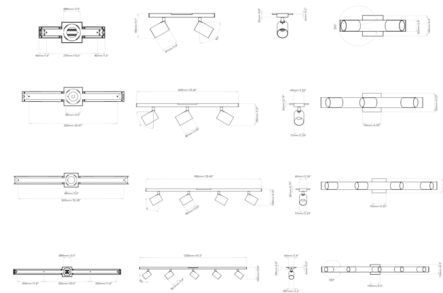

Description

The Ascoli Bar Spot Light is a sleek industrial piece, perfect for a variety of styles. Can be wall or ceiling mounted. Cylinder shaped heads can tilt 90 degrees and rotate 330 degrees to direct light where you desire. Mounts to 4 inch octagon box. No driver required. Note: Not all options are available.

Shown in textured white

Specifications

COLOR	N/A
BODY FINISH	Textured White
WATTAGE	100W
DIMMER	Standard 120V
DIMENSIONS	13.78"W x 4.3"H x 5.12"D
BULB NOT INCLUDED	2 x MR16/GU10/50W/120V Halogen
OTHER BULB OPTIONS	2 x MR16/GU10/120V LED
COUNTRY OF ORIGIN	China