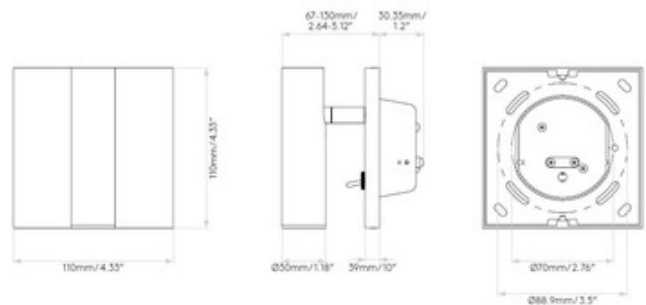

COMPANY	PROJECT	FIXTURE TYPE	APPROVED BY	DATE