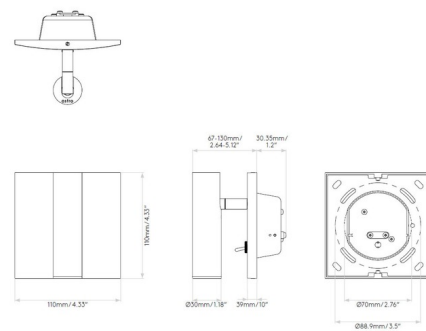

Description

The Enna Surface Round Wall Sconce brings a clean architectural vibe to a variety of spaces in your home. The cylindrical shade is complemented by a smooth form. Head tilts 90 degrees and rotates 330 degrees. Available in Matt Nickel, Bronze Matte Gold, Matt White, and Matte Black finishes. Features on/off switch located on backplate. Mounts to a 4 inch octagonal box. No LED driver required. ETL listed.

Shown in matte white

Specifications

COLOR N/A
 BODY FINISH Matte White
 WATTAGE 3.3W
 DIMMER Not Dimmable
 DIMENSIONS 4.33"W x 5.55"D
 INTEGRATED LED MODULE 1x LED/3.3W/120V LED
 COUNTRY OF ORIGIN China