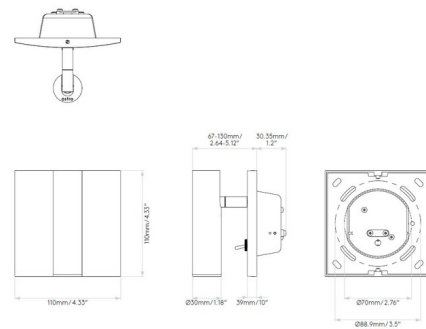

Description

The Enna Surface Round Wall Sconce brings a clean architectural vibe to a variety of spaces in your home. The cylindrical shade is complemented by a smooth form. Head tilts 90 degrees and rotates 330 degrees. Available in Matt Nickel, Bronze Matte Gold, Matt White, and Matte Black finishes. Features on/off switch located on backplate. Mounts to a 4 inch octagonal box. No LED driver required. ETL listed.

Shown in matte white

Specifications

COLOR	N/A
BODY FINISH	Matte White
WATTAGE	3.3W
DIMMER	Not Dimmable
DIMENSIONS	4.33"W x 5.55"D
INTEGRATED LED MODULE	1 x LED/3.3W/120V LED
COUNTRY OF ORIGIN	China

Technical Information