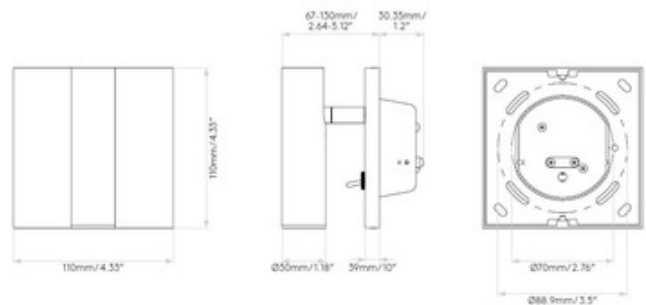

COMPANY

PROJECT

FIXTURE TYPE

APPROVED BY

DATE