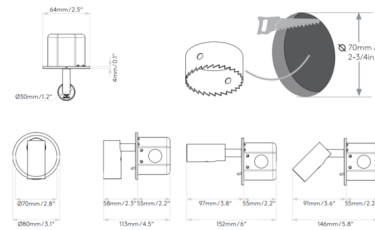

Description

The Micro Recessed Wall Sconce is designed with a low profile finished in a variety of finishes. Features on/off switch on backplate. Integral LED module and driver. 2.75 inch cutout. NOTE: Fixture is recessed into wall and does not mount to a standard US junction box. Includes junction box.

Shown in matte gold

Specifications

COLOR	N/A
BODY FINISH	Matte Gold
WATTAGE	3.2W
DIMMER	Low Voltage Electronic
DIMENSIONS	3.1"W x 3.1"H x 3.8"D
INTEGRATED LED MODULE	1 x LED/3.2W/120V LED
COUNTRY OF ORIGIN	China