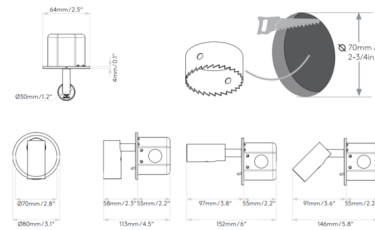

Description

The Micro Recessed Wall Sconce is designed with a low profile finished in a variety of finishes. Features on/off switch on backplate. Integral LED module and driver. 2.75 inch cutout. NOTE: Fixture is recessed into wall and does not mount to a standard US junction box. Includes junction box.

Shown in matte gold

Specifications

COLOR N/A
 BODY FINISH Matte Gold
 WATTAGE 3.2W
 DIMMER Low Voltage Electronic
 DIMENSIONS 3.1"W x 3.1"H x 3.8"D
 INTEGRATED LED MODULE 1 x LED/3.2W/120V LED
 COUNTRY OF ORIGIN China