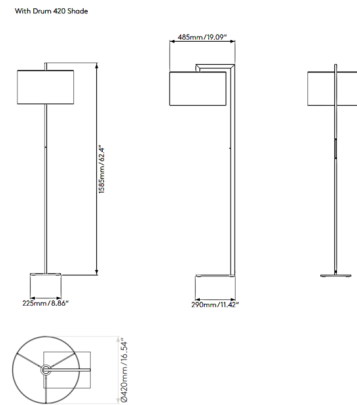

### Specifications

COLOR . . . . . White  
BODY FINISH . . . . . Bronze  
WATTAGE . . . . . 16W  
DIMMER . . . . . N/A  
DIMENSIONS . . . . . 16.54"W x 62.4"H x 19.09"D  
BULB NOT INCLUDED . . . . . 1 x A19/Medium (E26)/16W/120V LED  
COUNTRY OF ORIGIN . . . . . China