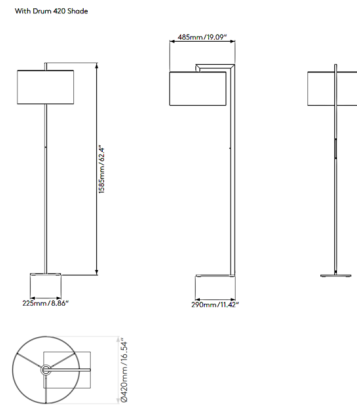

Shown in bronze / white

Specifications

COLOR	White
BODY FINISH	Bronze
WATTAGE	16W
DIMMER	N/A
DIMENSIONS	16.54"W x 62.4"H x 19.09"D
BULB NOT INCLUDED	1 x A19/Medium (E26)/16W/120V LED
COUNTRY OF ORIGIN	China