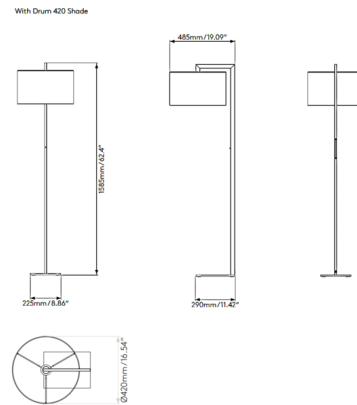

### Specifications

COLOR	White
BODY FINISH	Bronze
WATTAGE	16W
DIMMER	N/A
DIMENSIONS	16.54"W x 62.4"H x 19.09"D
BULB NOT INCLUDED	1 x A19/Medium (E26)/16W/120V LED
COUNTRY OF ORIGIN	China

CLICK TO VIEW PRODUCT