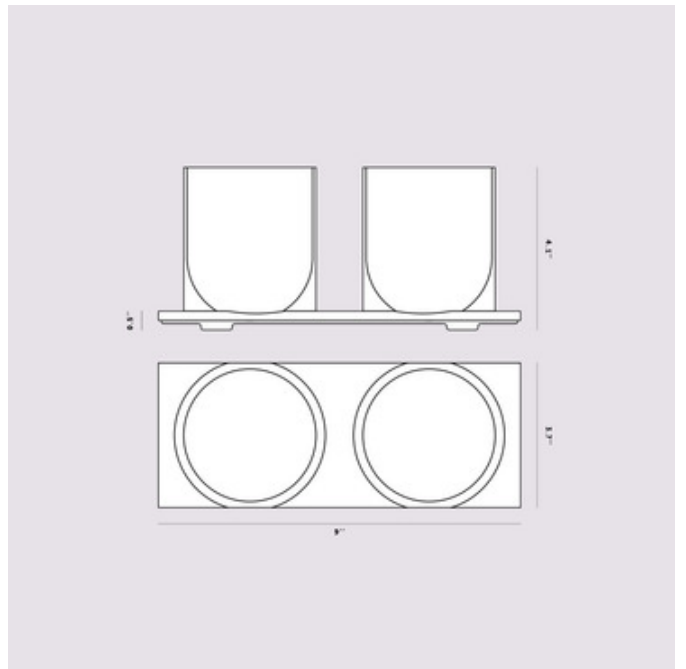

BRAND

Buster + Punch

DESCRIPTION

The Machined Whiskey Bar by Buster + Punch is constructed of solid Brass complete with two hand blown crystal whiskey glasses that fit perfectly into the plate. To remove dust: Wipe with soft dry cloth in the same direction as the brush pattern to avoid scratching the metal.

COLOR	N/A
BODY FINISH	Steel
WATTAGE	N/A
DIMMER	N/A
DIMENSIONS	9"W x 4.1"H x 3.7"D
LAMP	N/A

SPEC #

BPU957278

COMPANY

PROJECT

FIXTURE TYPE

APPROVED BY

DATE