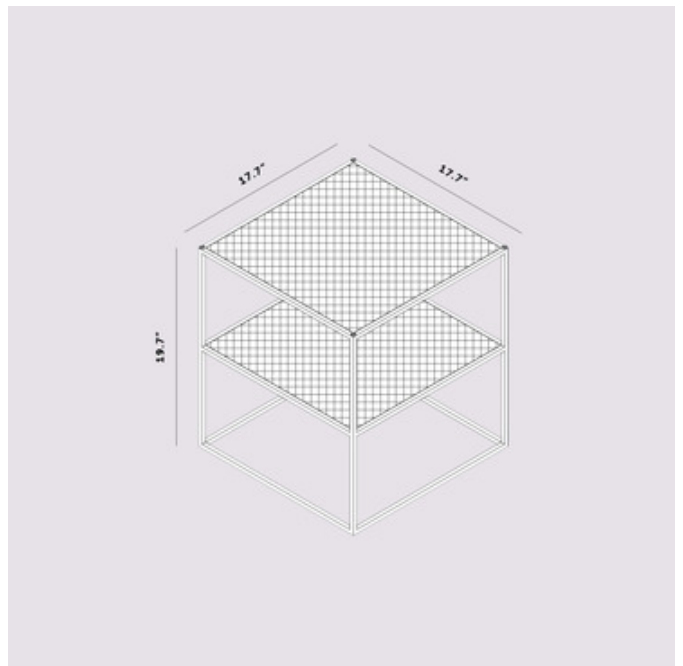

**BRAND**

Buster + Punch

**DESCRIPTION**

The Meshed Side Table by Buster + Punch is crafted from solid steel and perforated into a mesh pattern. Available with a Matte Black finish and includes both Brass and Steel screws allowing you to choose and change which option fits your decor scheme best. Tables can be placed next to each other to create larger arrangements.

SHADE COLOR	N/A
BODY FINISH	N/A
WATTAGE	N/A
DIMMER	N/A
DIMENSIONS	17.7"W x 19.7"H
LAMP	N/A

ITEM NUMBER BPU957287

COMPANY

PROJECT

FIXTURE TYPE

APPROVED BY

DATE