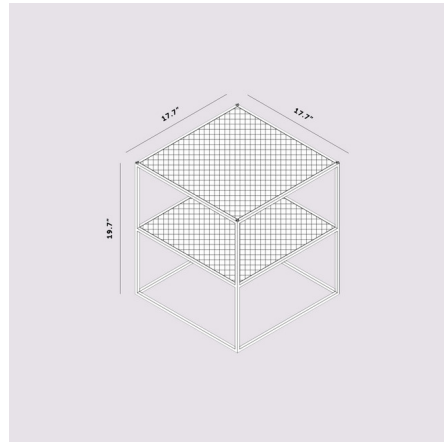

Lightology

lightology.com
866-954-4489
05-11-25

Project: _____

Company: _____

Location: _____ Fixture Type: _____

SPEC #: **BPU957287**

Approved On: _____ Approved By: _____

Meshed Side Table

By Buster + Punch

Description

The Meshed Side Table by Buster + Punch is crafted from solid steel and perforated into a mesh pattern. Available with a Matte Black finish and includes both Brass and Steel screws allowing you to choose and change which option fits your decor scheme best. Tables can be placed next to each other to create larger arrangements.

Specifications

| | |
|-------------|-----------------|
| COLOR | N/A |
| BODY FINISH | N/A |
| WATTAGE | N/A |
| DIMMER | N/A |
| DIMENSIONS | 17.7"W x 19.7"H |
| BULB | N/A |

CLICK TO VIEW PRODUCT

Notes: