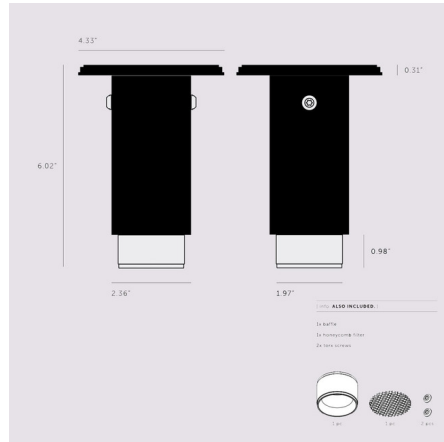

By Buster + Punch

Description

The Exhaust Surface Spot is a fixed spotlight featuring the Buster + Punch signature linear or cross pattern knurl baffle that captures light and creates a delicate metallic glow. An included honeycomb filter emits a precise, non-glare, fixed downlight spot. Available with a Graphite or Stone finish with a matching flush canopy complemented by a variety of baffle finishes. Note: Not all finish combinations are available.

Shown in graphite / brass

Specifications

COLOR	N/A
BODY FINISH	Graphite / Brass
WATTAGE	9W
DIMMER	Standard 120V
DIMENSIONS	2.36"W x 6.02"H
BULB NOT INCLUDED	1 x MR16/GU10/9W/120V LED

CLICK TO VIEW PRODUCT