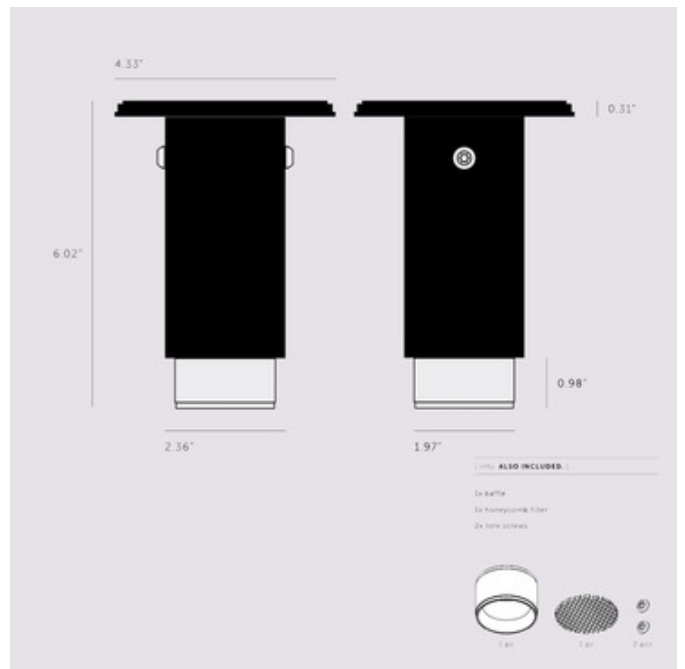

BRAND

Buster + Punch

DESCRIPTION

The Exhaust Surface Spot is a fixed spotlight featuring the Buster + Punch signature linear or cross pattern knurl baffle that captures light and creates a delicate metallic glow. An included honeycomb filter emits a precise, non-glare, fixed downlight spot. Available with a Graphite or Stone finish with a matching flush canopy complemented by a variety of baffle finishes. Note: Not all finish combinations are available.

Shown in: Stone / Burnt Steel

SHADE COLOR	N/A
BODY FINISH	Stone / Burnt Steel
WATTAGE	9W
DIMMER	Standard 120V
DIMENSIONS	2.36"W x 6.02"H
BULB NOT INCLUDED	
LAMP	1 x MR16/GU10/9W/120V LED

SPEC #

BPU957297