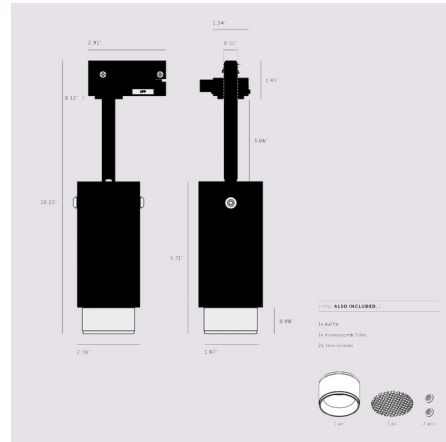

### Description

The Exhaust Track Light features the Buster + Punch signature linear or cross pattern knurl baffle that captures light and creates a delicate metallic glow. An included honeycomb filter emits a precise, non-glare, directional spotlight. Available with a Graphite or Stone finish complemented by a variety of baffle finish options. The spotlight is fully adjustable and comes with a single circuit H-style track adapter in black, compatible with Halo 120V track. The spotlight fits a GU10 bulb. Bulb not included. Note: Not all finish combinations are available.

### Specifications

COLOR	N/A
BODY FINISH	Stone / Steel
WATTAGE	9W
DIMMER	Standard 120V
DIMENSIONS	2.4"W x 10.2"H
BULB NOT INCLUDED	1 x MR16/GU10/9W/120V LED

CLICK TO VIEW PRODUCT

Notes: