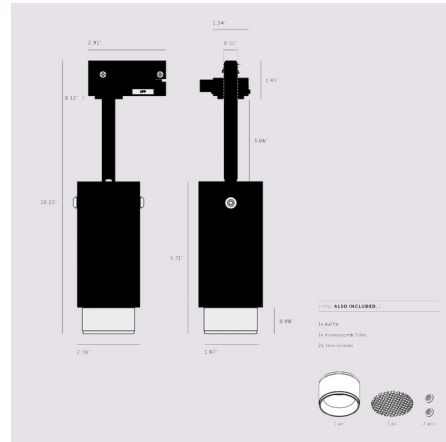

By Buster + Punch

Description

The Exhaust Track Light features the Buster + Punch signature linear or cross pattern knurl baffle that captures light and creates a delicate metallic glow. An included honeycomb filter emits a precise, non-glare, directional spotlight. Available with a Graphite or Stone finish complemented by a variety of baffle finish options. The spotlight is fully adjustable and comes with a single circuit H-style track adapter in black, compatible with Halo 120V track. The spotlight fits a GU10 bulb. Bulb not included. Note: Not all finish combinations are available.

Shown in stone / brass

Specifications

COLOR	N/A
BODY FINISH	Stone / Brass
WATTAGE	9W
DIMMER	Standard 120V
DIMENSIONS	2.4"W x 10.2"H
BULB NOT INCLUDED	1 x MR16/GU10/9W/120V LED

CLICK TO VIEW PRODUCT

Notes: