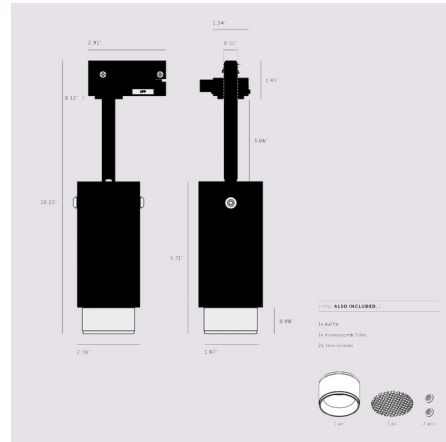

### Description

The Exhaust Track Light features the Buster + Punch signature linear or cross pattern knurl baffle that captures light and creates a delicate metallic glow. An included honeycomb filter emits a precise, non-glare, directional spotlight. Available with a Graphite or Stone finish complemented by a variety of baffle finish options. The spotlight is fully adjustable and comes with a single circuit H-style track adapter in black, compatible with Halo 120V track. The spotlight fits a GU10 bulb. Bulb not included. Note: Not all finish combinations are available.

### Specifications

COLOR	N/A
BODY FINISH	Stone / Burnt Steel
WATTAGE	9W
DIMMER	Standard 120V
DIMENSIONS	2.4"W x 10.2"H
BULB NOT INCLUDED	1 x MR16/GU10/9W/120V LED

CLICK TO VIEW PRODUCT

Notes: