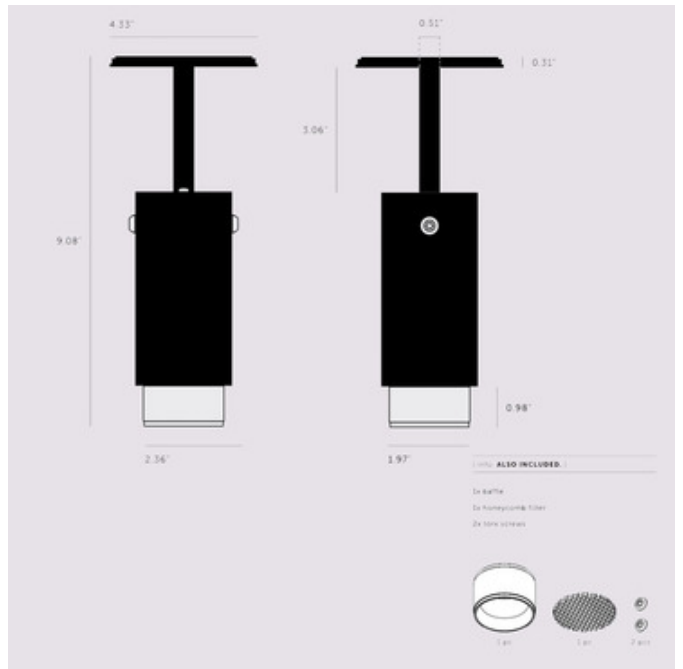

BRAND

Buster + Punch

DESCRIPTION

The Exhaust Fully Adjustable Spot Light features the Buster + Punch signature linear or cross pattern knurl baffle that captures light and creates a delicate metallic glow. An included honeycomb filter emits a precise, non-glare, directional spotlight. Available with a Graphite or Stone finish with a matching flush canopy complemented by a variety of baffle finishes. No driver required. Note: Not all finish combinations are available.

Shown in: Graphite / Steel

SHADE COLOR	N/A
BODY FINISH	Graphite / Steel
WATTAGE	9W
DIMMER	Standard 120V
DIMENSIONS	2.36"W x 9.08"H
BULB NOT INCLUDED	
LAMP	1 x MR16/GU10/9W/120V LED

SPEC #

BPU957306

COMPANY