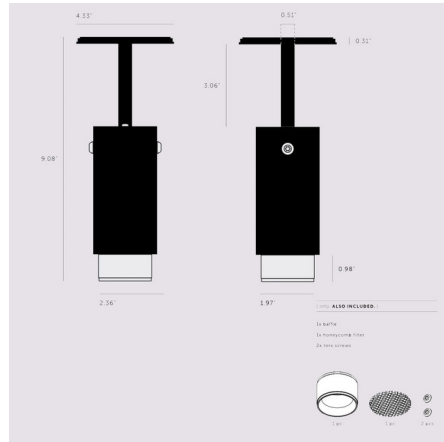

## Exhaust Adjustable Spot Light

By Buster + Punch

### Description

The Exhaust Fully Adjustable Spot Light features the Buster + Punch signature linear or cross pattern knurl baffle that captures light and creates a delicate metallic glow. An included honeycomb filter emits a precise, non-glare, directional spotlight. Available with a Graphite or Stone finish with a matching flush canopy complemented by a variety of baffle finishes. No driver required. Note: Not all finish combinations are available.

### Specifications

COLOR	N/A
BODY FINISH	Graphite / Steel
WATTAGE	9W
DIMMER	Standard 120V
DIMENSIONS	2.36"W x 9.08"H
BULB NOT INCLUDED	1 x MR16/GU10/9W/120V LED

CLICK TO VIEW PRODUCT

Notes: