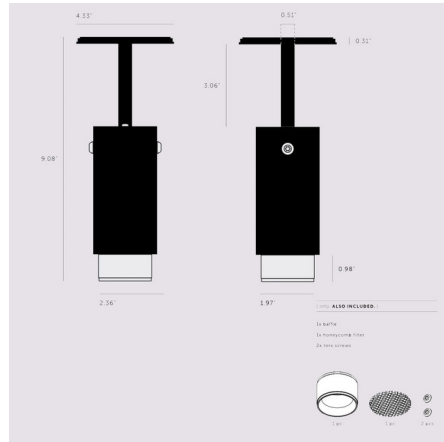

Shown in graphite / steel

Specifications

COLOR	N/A
BODY FINISH	Graphite / Steel
WATTAGE	9W
DIMMER	Standard 120V
DIMENSIONS	2.36"W x 9.08"H
BULB NOT INCLUDED	1 x MR16/GU10/9W/120V LED

CLICK TO VIEW PRODUCT

Notes: