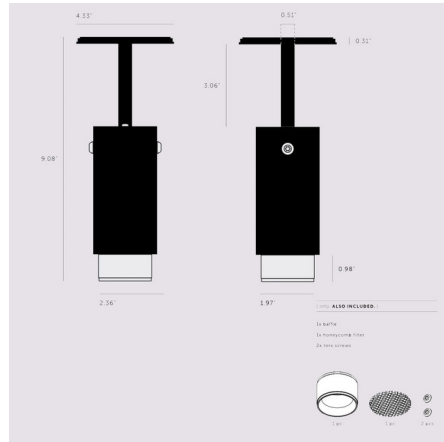

## Exhaust Adjustable Spot Light

By Buster + Punch

### Description

The Exhaust Fully Adjustable Spot Light features the Buster + Punch signature linear or cross pattern knurl baffle that captures light and creates a delicate metallic glow. An included honeycomb filter emits a precise, non-glare, directional spotlight. Available with a Graphite or Stone finish with a matching flush canopy complemented by a variety of baffle finishes. No driver required. Note: Not all finish combinations are available.

### Specifications

COLOR	N/A
BODY FINISH	Graphite / Gunmetal
WATTAGE	9W
DIMMER	Standard 120V
DIMENSIONS	2.36"W x 9.08"H
BULB NOT INCLUDED	1 x MR16/GU10/9W/120V LED

CLICK TO VIEW PRODUCT

Notes: