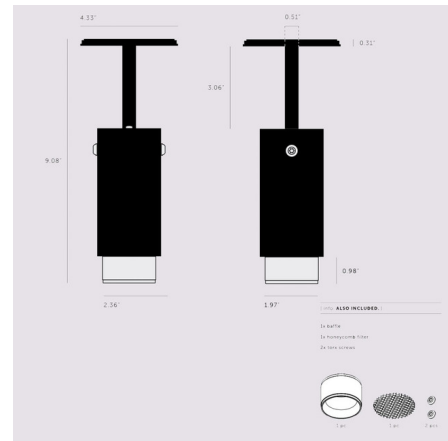

## Exhaust Adjustable Spot Light

By Buster + Punch

### Description

The Exhaust Fully Adjustable Spot Light features the Buster + Punch signature linear or cross pattern knurl baffle that captures light and creates a delicate metallic glow. An included honeycomb filter emits a precise, non-glare, directional spotlight. Available with a Graphite or Stone finish with a matching flush canopy complemented by a variety of baffle finishes. No driver required. Note: Not all finish combinations are available.

### Specifications

COLOR	N/A
BODY FINISH	Stone / Steel
WATTAGE	9W
DIMMER	Standard 120V
DIMENSIONS	2.36"W x 9.08"H
BULB NOT INCLUDED	1 x MR16/GU10/9W/120V LED

CLICK TO VIEW PRODUCT

Notes: