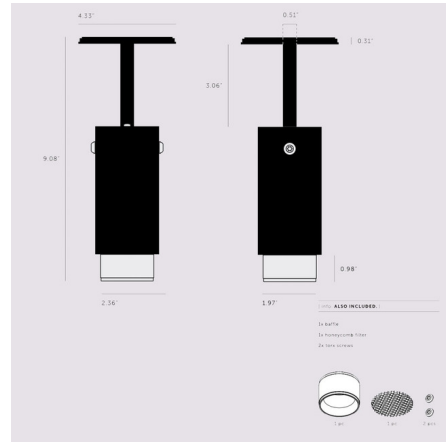

## Exhaust Adjustable Spot Light

By Buster + Punch

### Description

The Exhaust Fully Adjustable Spot Light features the Buster + Punch signature linear or cross pattern knurl baffle that captures light and creates a delicate metallic glow. An included honeycomb filter emits a precise, non-glare, directional spotlight. Available with a Graphite or Stone finish with a matching flush canopy complemented by a variety of baffle finishes. No driver required. Note: Not all finish combinations are available.

### Specifications

COLOR	N/A
BODY FINISH	Stone / Brass
WATTAGE	9W
DIMMER	Standard 120V
DIMENSIONS	2.36"W x 9.08"H
BULB NOT INCLUDED	1 x MR16/GU10/9W/120V LED

CLICK TO VIEW PRODUCT

Notes: