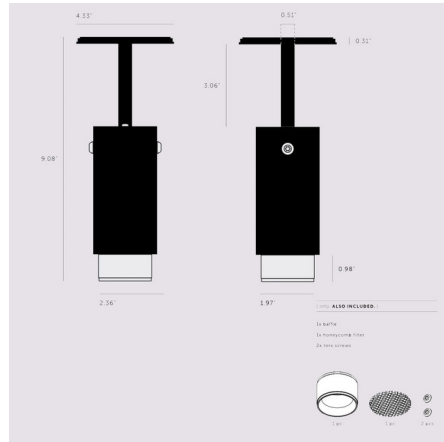

## Exhaust Adjustable Spot Light

By Buster + Punch

### Description

The Exhaust Fully Adjustable Spot Light features the Buster + Punch signature linear or cross pattern knurl baffle that captures light and creates a delicate metallic glow. An included honeycomb filter emits a precise, non-glare, directional spotlight. Available with a Graphite or Stone finish with a matching flush canopy complemented by a variety of baffle finishes. No driver required. Note: Not all finish combinations are available.

### Specifications

COLOR	N/A
BODY FINISH	Stone / Brass
WATTAGE	9W
DIMMER	Standard 120V
DIMENSIONS	2.36"W x 9.08"H
BULB NOT INCLUDED	1 x MR16/GU10/9W/120V LED

CLICK TO VIEW PRODUCT

Notes: