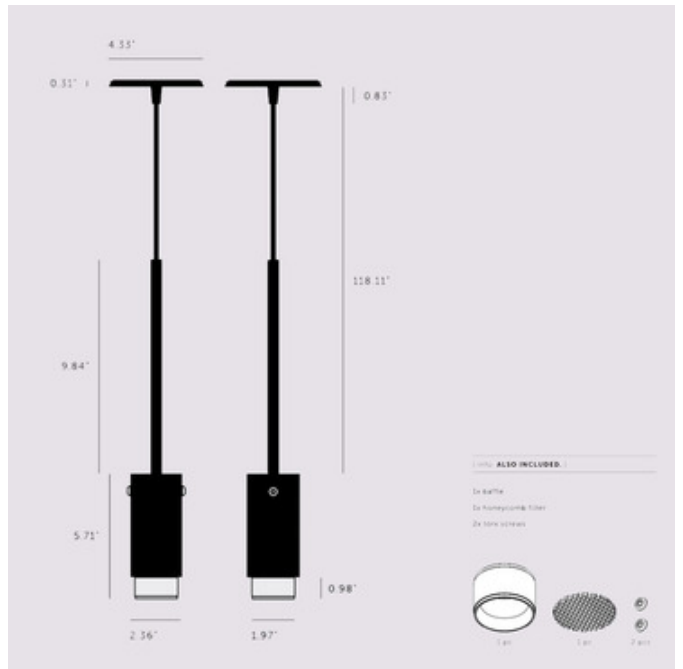

**BRAND**

Buster + Punch

**DESCRIPTION**

The Exhaust Pendant features the Buster + Punch signature linear or cross pattern knurl baffle that captures light and creates a delicate metallic glow. An included honeycomb filter emits a precise, non-glare, directional spotlight. Available with a Graphite or Stone finish and matching flush canopy complemented by a variety of baffle finishes. Note: Not all finish combinations are available.

*Shown in: Graphite / Steel*

<b>SHADE COLOR</b>	Steel
<b>BODY FINISH</b>	Graphite
<b>WATTAGE</b>	9W
<b>DIMMER</b>	Standard 120V
<b>DIMENSIONS</b>	2.36"W x 5.71"H
<b>BULB NOT INCLUDED</b>	
<b>LAMP</b>	1 x MR16/GU10/9W/120V LED

*Technical Information*

<b>PRODUCT DIMENSIONS</b>	Adjustable Cable Length: 118"
---------------------------	-------------------------------

**SPEC #** BPU957314

COMPANY	PROJECT	FIXTURE TYPE	APPROVED BY	DATE