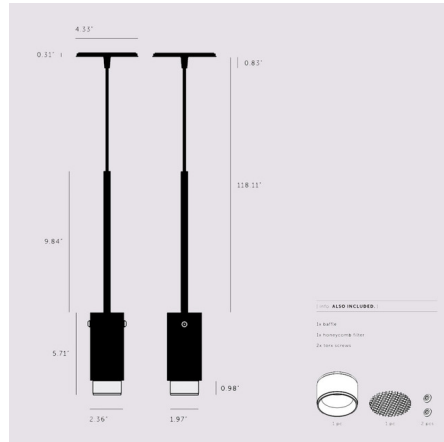

### Description

The Exhaust Pendant features the Buster + Punch signature linear or cross pattern knurl baffle that captures light and creates a delicate metallic glow. An included honeycomb filter emits a precise, non-glare, directional spotlight. Available with a Graphite or Stone finish and matching flush canopy complemented by a variety of baffle finishes. Note: Not all finish combinations are available.

### Specifications

COLOR . . . . . Steel  
BODY FINISH . . . . . Graphite  
WATTAGE . . . . . 9W  
DIMMER . . . . . Standard 120V  
DIMENSIONS . . . . . 2.36"W x 5.71"H  
BULB NOT INCLUDED . . . . . 1 x MR16/GU10/9W/120V LED

### Technical Information

PRODUCT DIMENSIONS . . . . . Adjustable Cable Length: 118"

CLICK TO VIEW PRODUCT

Notes: