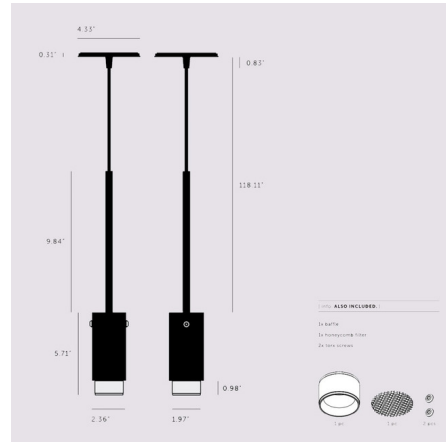

### Description

The Exhaust Pendant features the Buster + Punch signature linear or cross pattern knurl baffle that captures light and creates a delicate metallic glow. An included honeycomb filter emits a precise, non-glare, directional spotlight. Available with a Graphite or Stone finish and matching flush canopy complemented by a variety of baffle finishes. Note: Not all finish combinations are available.

### Specifications

COLOR . . . . . Brass  
BODY FINISH . . . . . Stone  
WATTAGE . . . . . 9W  
DIMMER . . . . . Standard 120V  
DIMENSIONS . . . . . 2.36"W x 5.71"H  
BULB NOT INCLUDED . . . . . 1 x MR16/GU10/9W/120V LED