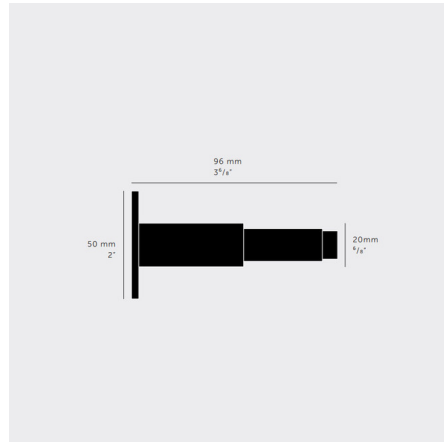

Description

The Buster + Punch Wall Mounted Door stop features their signature diamond-cut cross knurl pattern as well as a black rubber bumper. Available with a Black, Smoked Bronze, Brass, or Steel finish option.

Shown in steel

Specifications

COLOR	N/A
BODY FINISH	Steel
WATTAGE	N/A
DIMMER	N/A
DIMENSIONS	3.75"W x 2"H
BULB	N/A

CLICK TO VIEW PRODUCT

Notes: