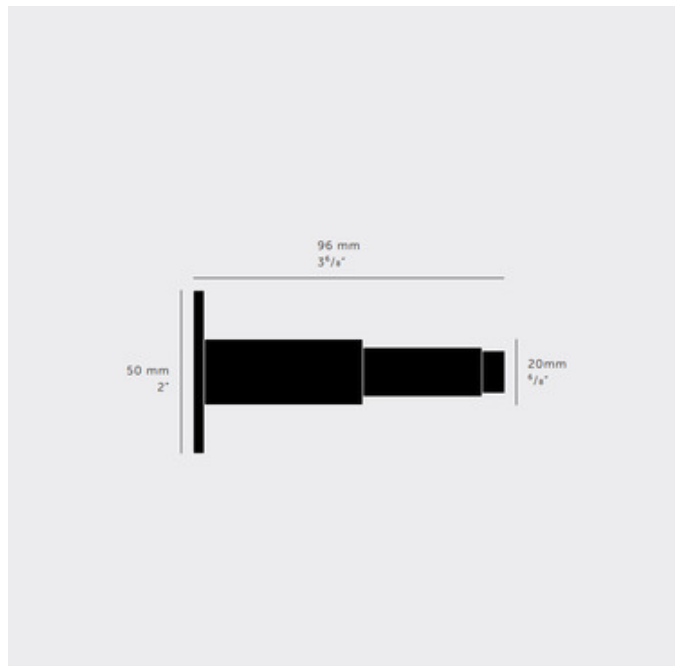

BRAND

Buster + Punch

DESCRIPTION

The Buster + Punch Wall Mounted Door stop features their signature diamond-cut cross knurl pattern as well as a black rubber bumper. Available with a Black, Smoked Bronze, Brass, or Steel finish option. Anchor required for installation, not included.

Shown in: Steel

SHADE COLOR	N/A
BODY FINISH	Steel
WATTAGE	N/A
DIMMER	N/A
DIMENSIONS	3.75"W x 2"H
LAMP	

ITEM NUMBER BPU957322

COMPANY

PROJECT

FIXTURE TYPE

APPROVED BY

DATE