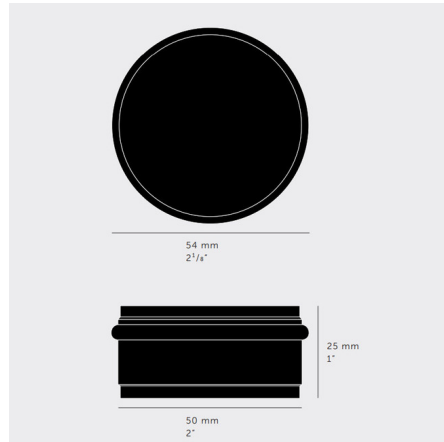

By Buster + Punch

Description

The Buster + Punch Floor Mounted Door stop features their signature diamond-cut cross knurl pattern as well as a black rubber bumper. Available with a Black, Smoked Bronze, Brass, or Steel finish option.

Shown in steel

Specifications

COLOR	N/A
BODY FINISH	Steel
WATTAGE	N/A
DIMMER	N/A
DIMENSIONS	2.125"W x 1"H
BULB	N/A

CLICK TO VIEW PRODUCT

Notes: