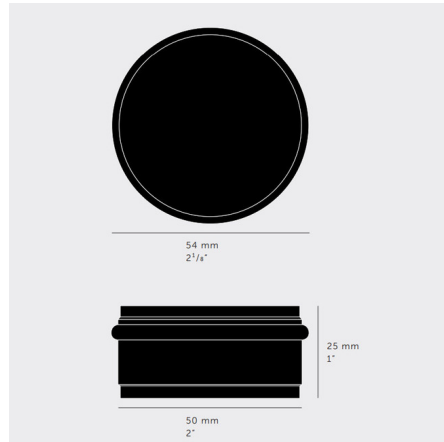

Description

The Buster + Punch Floor Mounted Door stop features their signature diamond-cut cross knurl pattern as well as a black rubber bumper. Available with a Black, Smoked Bronze, Brass, or Steel finish option.

Shown in steel

Specifications

COLOR	N/A
BODY FINISH	Steel
WATTAGE	N/A
DIMMER	N/A
DIMENSIONS	2.125"W x 1"H
BULB	N/A

CLICK TO VIEW PRODUCT

Notes: