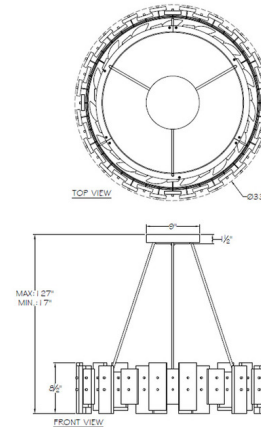

Specifications

COLOR	Crystal
BODY FINISH	Silver Leaf
WATTAGE	225W
DIMMER	Standard 120V
DIMENSIONS	33"W x 8.5"H
BULB NOT INCLUDED	15 x B10/Candelabra (E12)/15W/120V Incandescent
OTHER BULB OPTIONS	15 x B10/Candelabra (E12)/120V LED
COUNTRY OF ORIGIN	United States

Technical Information

PRODUCT DIMENSIONS	Min/Max Overall Height: 17" - 127"
--------------------	------------------------------------

Shown in silver leaf / crystal

CLICK TO VIEW PRODUCT

Notes: