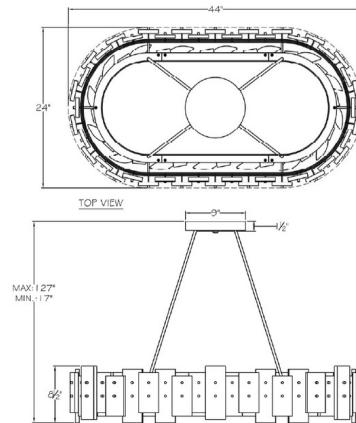

Specifications

COLOR Crystal
 BODY FINISH Gold Leaf
 WATTAGE 240W
 DIMMER Standard 120V
 DIMENSIONS 44"L x 24"W x 8.5"H
 BULB NOT INCLUDED 16 x B10/Candelabra (E12)/15W/120V Incandescent
 OTHER BULB OPTIONS 15 x B10/Candelabra (E12)/120V LED
 COUNTRY OF ORIGIN United States

Technical Information

PRODUCT DIMENSIONS Min/Max Overall Height: 17" - 127"

Shown in gold leaf / crystal

CLICK TO VIEW PRODUCT

Notes: