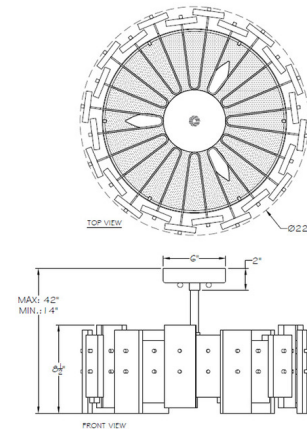

By Fine Art Handcrafted Lighting

Description

The Lunea Semi Flush Ceiling Light is inspired by midcentury modern architecture. Timeless elegance adds a touch of glamour to your space. Rock Crystals with hand beveled edges are complemented by a finish in Silver Leaf or Gold Leaf. Canopy: 6 inch diameter. Made in the USA. UL listed.. NOTE: Not suitable for sloped/vaulted ceilings.

Shown in gold leaf / crystal

Specifications

COLOR	Crystal
BODY FINISH	Gold Leaf
WATTAGE	45W
DIMMER	Standard 120V
DIMENSIONS	22"W x 8.5"H
BULB NOT INCLUDED	3 x B10/Candelabra (E12)/15W/120V Incandescent
OTHER BULB OPTIONS	3 x B10/Candelabra (E12)/120V LED
COUNTRY OF ORIGIN	United States