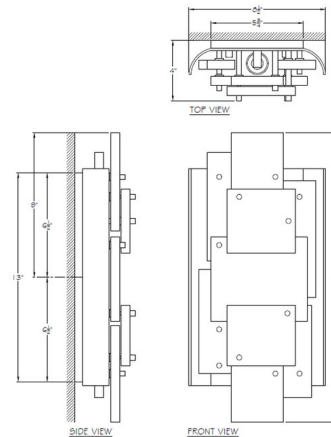

### Specifications

COLOR . . . . .	Crystal
BODY FINISH . . . . .	Gold Leaf
WATTAGE . . . . .	30W
DIMMER . . . . .	Standard 120V
DIMENSIONS . . . . .	8.5"W x 18"H x 4"D
BULB NOT INCLUDED . . . . .	2 x B10/Candelabra (E12)/15W/120V Incandescent
OTHER BULB OPTIONS . . . . .	2 x B10/Candelabra (E12)/120V LED
COUNTRY OF ORIGIN . . . . .	United States