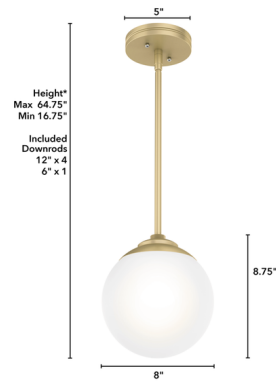

## Hepburn Pendant By Hunter Fan

### Description

The Hepburn Pendant channels old Hollywood glamour as its white glass globe lights up your space. Hang it in a small breakfast nook, or suspend multiple from a high ceiling over a dining table for a dramatic look.

Shown in painted modern brass / white

\*Height is ceiling to bottom of fixture

### Specifications

|                    |  |
|--------------------|--|
| COLOR              | White                                      |
| BODY FINISH        | Painted Modern Brass                       |
| WATTAGE            | 60W  |
| DIMMER             | Standard 120V                              |
| DIMENSIONS         | 8"W x 8.75"H                               |
| BULB NOT INCLUDED  | 1 x A19/Medium (E26)/60W/120V Incandescent |
| OTHER BULB OPTIONS | 1 x A19/Medium (E26)/120V LED              |