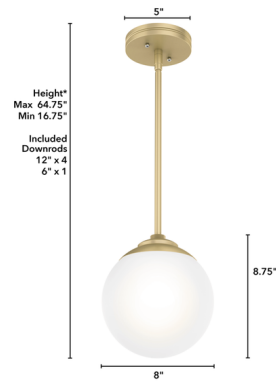

Lightology

lightology.com
866-954-4489
04-10-26

Project: _____

Company: _____

Location: _____ Fixture Type: _____

SPEC #: **HUN957652**

Approved On: _____ Approved By: _____

Hepburn Pendant By Hunter Fan

Description

The Hepburn Pendant channels old Hollywood glamour as its white glass globe lights up your space. Hang it in a small breakfast nook, or suspend multiple from a high ceiling over a dining table for a dramatic look.

Shown in painted modern brass / white

*Height is ceiling to bottom of fixture

Specifications

COLOR	White
BODY FINISH	Painted Modern Brass
WATTAGE	60W
DIMMER	Standard 120V
DIMENSIONS	8"W x 8.75"H
BULB NOT INCLUDED	1 x A19/Medium (E26)/60W/120V Incandescent
OTHER BULB OPTIONS	1 x A19/Medium (E26)/120V LED