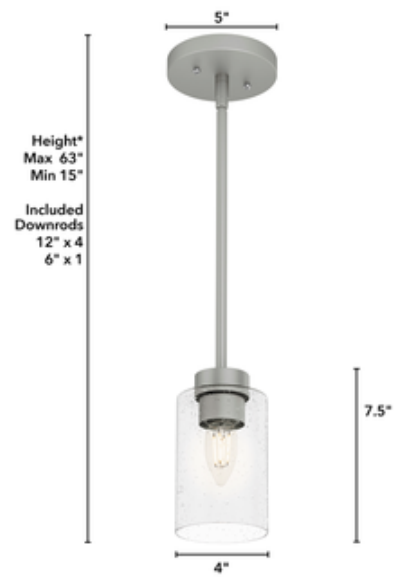

BRAND

Hunter Fan

DESCRIPTION

The Hartland Pendant features a seeded glass shade that sparkles as light shines through it. This mini pendant adds a vintage air to your space, whether hung individually to light small spaces or suspended in multiples over a kitchen island or long dining table.

Shown in: Matte Silver / Clear Seeded

SHADE COLOR	Clear Seeded
BODY FINISH	Matte Silver
WATTAGE	60W
DIMMER	Standard 120V
DIMENSIONS	4"W x 7.5"H
BULB NOT INCLUDED	
LAMP	1 x B10/Medium (E26)/60W/120V Incandescent 1 x B10/Medium (E26)/120V LED 1 x Edison ST-Shape/Medium (E26)/120V Incandescent 1 x Edison ST-Shape/Medium (E26)/120V LED

SPEC #

HUN957654

*Height is ceiling to bottom of fixture

COMPANY

PROJECT

FIXTURE TYPE

APPROVED BY

DATE
